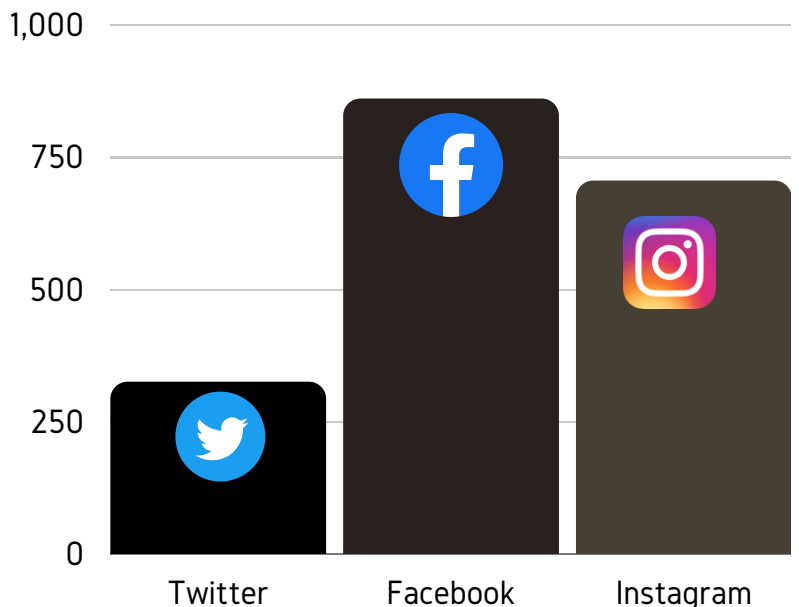

# NETWORKS AND WHAT WE DO

Our social events are well attended and popular. Sponsors are promoted and invited to joins us at functions such as:

Trivia Night

Presentation Evening

Family Day

Each year we raise money and donated to charities:

## HOW TIGERS TALK

We keep have almost 2,000 followers on social media and have a professional website and regular eNewsletter.

Our sponsors are promoted on these channels, using targeted posts for maximum audience and engagement.