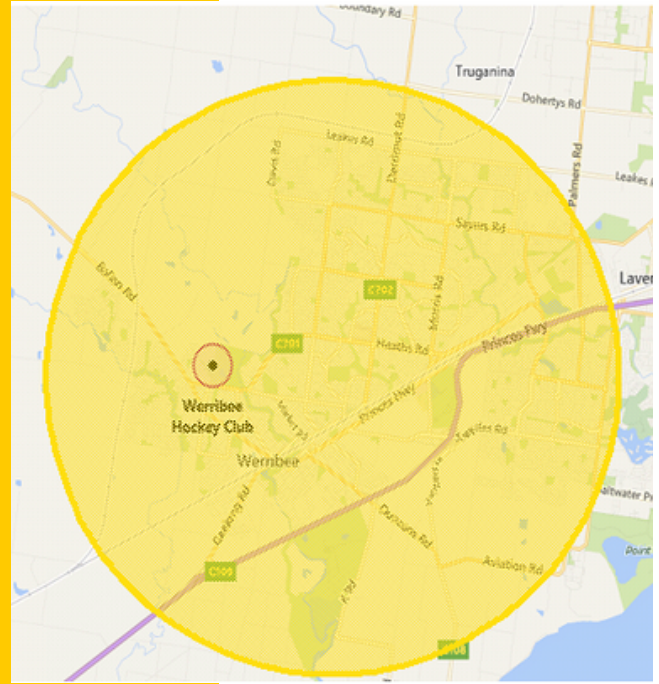

OUR TIGER TALE

Since 1975 we have been run by volunteers and supported by our local community. In 2025 we celebrate 50 years of providing hockey to our community!

We want everyone to be able to play hockey regardless of of age, income, ability, health, gender, sexual orientation or lifestyle preferences.

Our home is Presidents Park, and we attract players from all over the west.

Hockey is a growing sport, and Wyndham Council’s new masterplan recognises that we need another full-size hockey pitch, to meet the growing demand for hockey in the area!