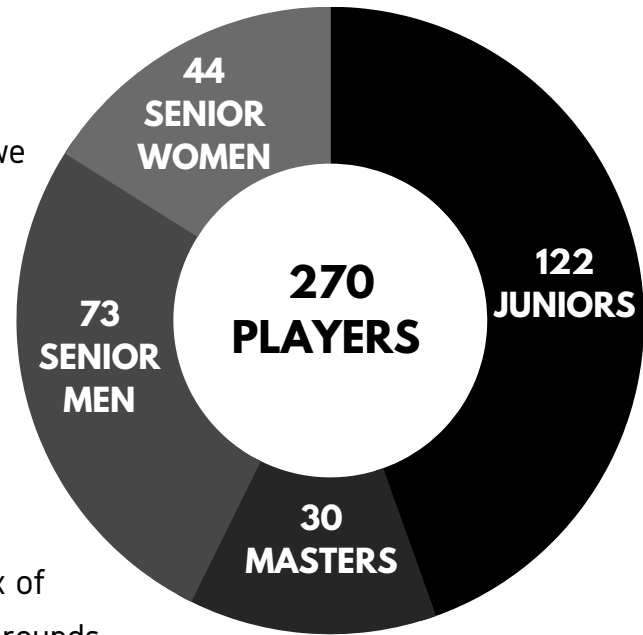

WHO WE ARE

Our members range from 5-70+ years old. Each season, we typically have the following teams:

6 Junior teams

6 Adult teams (Senior)

Matches are played in 5 different leagues across Victoria including travel to Mornington Peninsula, Ballarat, Shepparton, Gippsland and Bendigo.

Wyndham is home to a diverse mix of people from many different backgrounds.

We are an inclusive and multicultural club, who support gender equality for all.